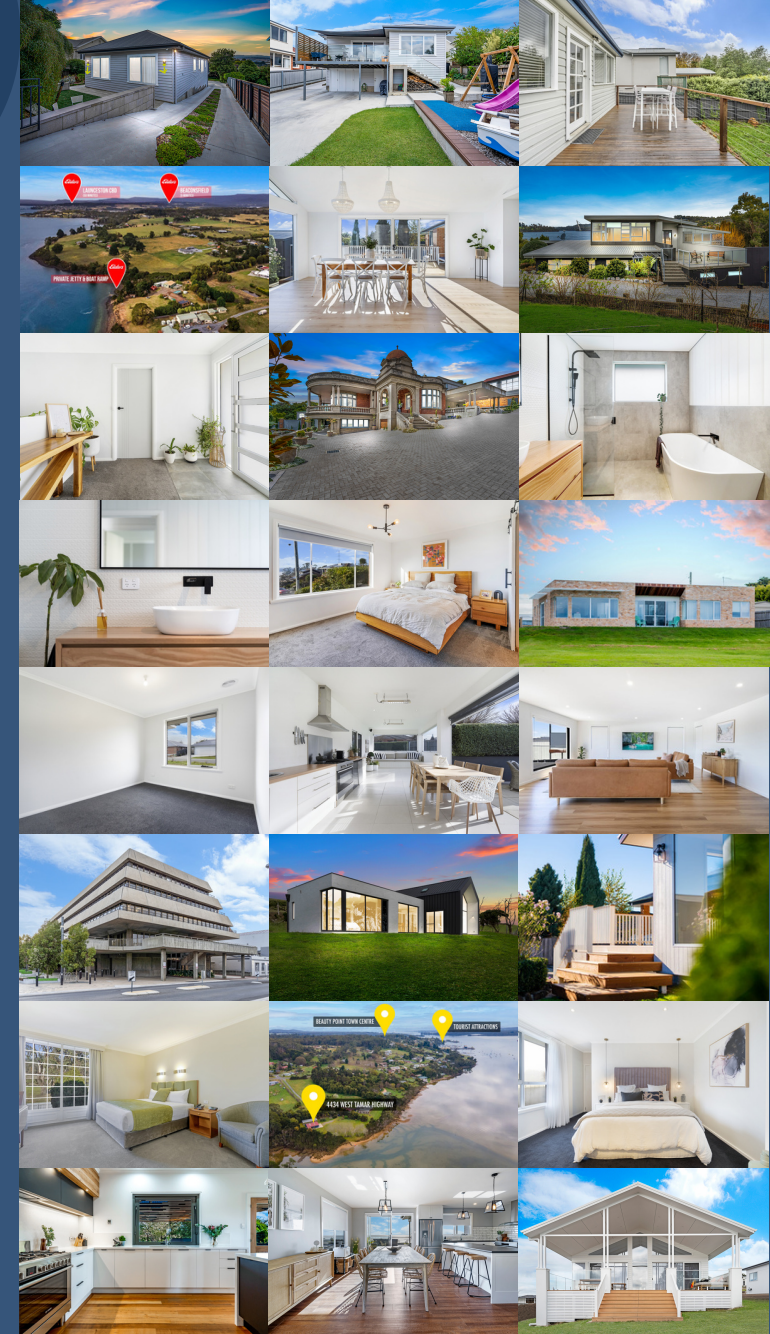

With many use cases for our media, we specialise in producing content for home sale listings, rental listings, Airbnb, and accommodation.

We can tailor to your needs and desired outputs but also have a list of common packages. Please do not hesitate to contact us to produce a media package suited to your brief. Additionally, all photography content is delivered to you within 48 hours after production.

Our Services

- ✓ Ground wide-angle internal & external photography
- ✓ Detail photography showcasing fixings and styling
- ✓ Aerial photography & cinematography (*Civil Aviation Safety Authority certified*)
- ✓ Highly produced video productions tailored to your desired style
- ✓ Floor plan sketching & drafting
- ✓ Day to dusk processing
- ✓ Virtual furniture staging
- ✓ Complimentary grass, sky, and TV background replacements on all images
- ✓ 48 Hour delivery on all photography content

"Distributing your new content is just as important as the content itself. Posting your media amongst relevant forums, your website, social media groups, and social platforms is **FREE ADVERTISING!**"

- Tim Whybrow

Prime Perspectives
PHOTOGRAPHY & VIDEO

View our extensive photography and video portfolio over at www.primeperspectives.com.au

Have you encountered our services before? Share your experience with us on Google for a $50.00 voucher! Simple search Prime Perspectives and hit that review button.